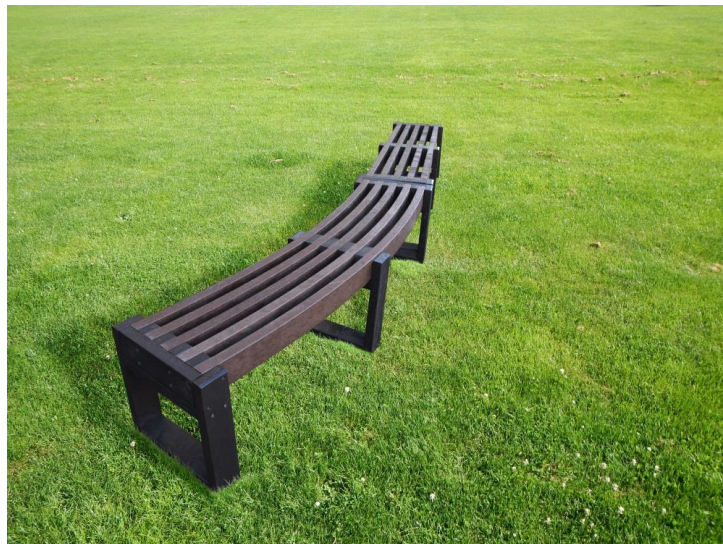

wood, impervious to the influence of water, damp and heat, and will not rot, splinter or crack.

“Once installed, customers don’t have to worry about degradation, painting, or preserving the material. Many of our local authority and public sector customers are facing severe cuts, so they are not just looking for long term value, but also for demonstrable opportunities to make cost savings. Because Plaswood has a life expectancy of at least 50 years, and doesn’t need any annual maintenance, local authorities can make long term savings in both labour costs and materials when switching from wood to our Plaswood recycled plastic timber.”

The Edge comes in black, brown or mixed colours, and is available as a flat-pack kit or fully assembled.

The Plaswood range also includes recycled plastic lumber that can be fabricated into boardwalks, fencing, gates, jetties and other outdoor construction projects, including bollards, street name plates, way marker signage, plus other street and garden furniture such as planters, litter bins, picnic tables and benches.

Ends

The Plaswood Edge – made to last and enhance outdoor and indoor spaces